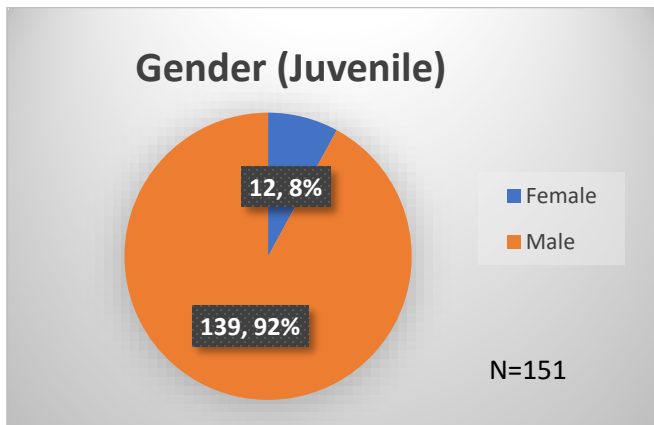

Daily Data Dashboard – January 12, 2024

Demographics for JTDC Population

Friday Morning Midnight Count

Total # of probation Involved youth¹: 1,323

¹ Probation Active: Any youth who is pending sentencing with an active social history, has been formally placed on probation or supervision with Cook County Juvenile Probation on the date of the report.

*Age, Gender and Race for Criminal Court population (N=1) is not represented in this report.

Daily Data Dashboard – January 12, 2024
Demographics for JTDC Population
Friday Morning Midnight Count