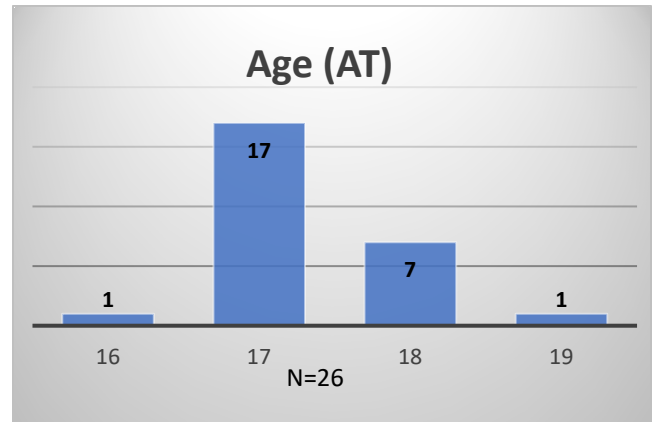

Daily Data Dashboard – January 12, 2024

Demographics for JTDC Population

Friday Morning Midnight Count

Total # of probation Involved youth¹: 1,323

¹ Probation Active: Any youth who is pending sentencing with an active social history, has been formally placed on probation or supervision with Cook County Juvenile Probation on the date of the report.

*Age, Gender and Race for Criminal Court population (N=1) is not represented in this report.

Daily Data Dashboard – January 12, 2024
Demographics for JTDC Population
Friday Morning Midnight Count