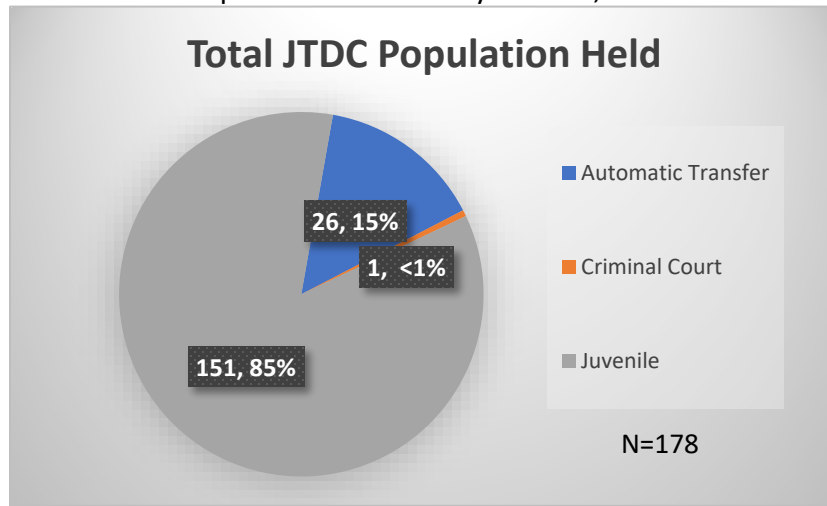

Daily Data Dashboard – January 12, 2024

Demographics for JTDC Population

Friday Morning Midnight Count

Total # of probation Involved youth¹: 1,323

¹ Probation Active: Any youth who is pending sentencing with an active social history, has been formally placed on probation or supervision with Cook County Juvenile Probation on the date of the report.

*Age, Gender and Race for Criminal Court population (N=1) is not represented in this report.

Daily Data Dashboard – January 12, 2024
Demographics for JTDC Population
Friday Morning Midnight Count