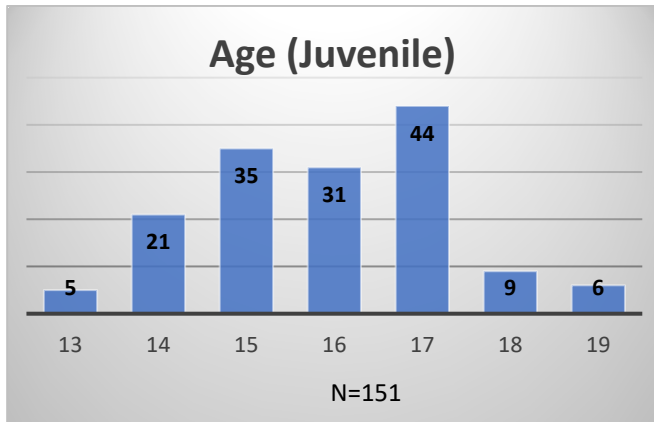

Daily Data Dashboard – January 12, 2024

Demographics for JTDC Population

Friday Morning Midnight Count

Total # of probation Involved youth¹: 1,323

¹ Probation Active: Any youth who is pending sentencing with an active social history, has been formally placed on probation or supervision with Cook County Juvenile Probation on the date of the report.

*Age, Gender and Race for Criminal Court population (N=1) is not represented in this report.

Daily Data Dashboard – January 12, 2024
Demographics for JTDC Population
Friday Morning Midnight Count