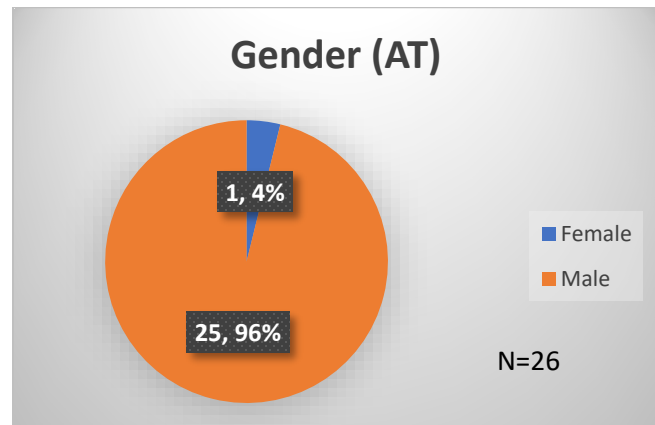

Daily Data Dashboard – January 12, 2024

Demographics for JTDC Population

Friday Morning Midnight Count

Total # of probation Involved youth¹: 1,323

¹ Probation Active: Any youth who is pending sentencing with an active social history, has been formally placed on probation or supervision with Cook County Juvenile Probation on the date of the report.

*Age, Gender and Race for Criminal Court population (N=1) is not represented in this report.

Daily Data Dashboard – January 12, 2024
Demographics for JTDC Population
Friday Morning Midnight Count